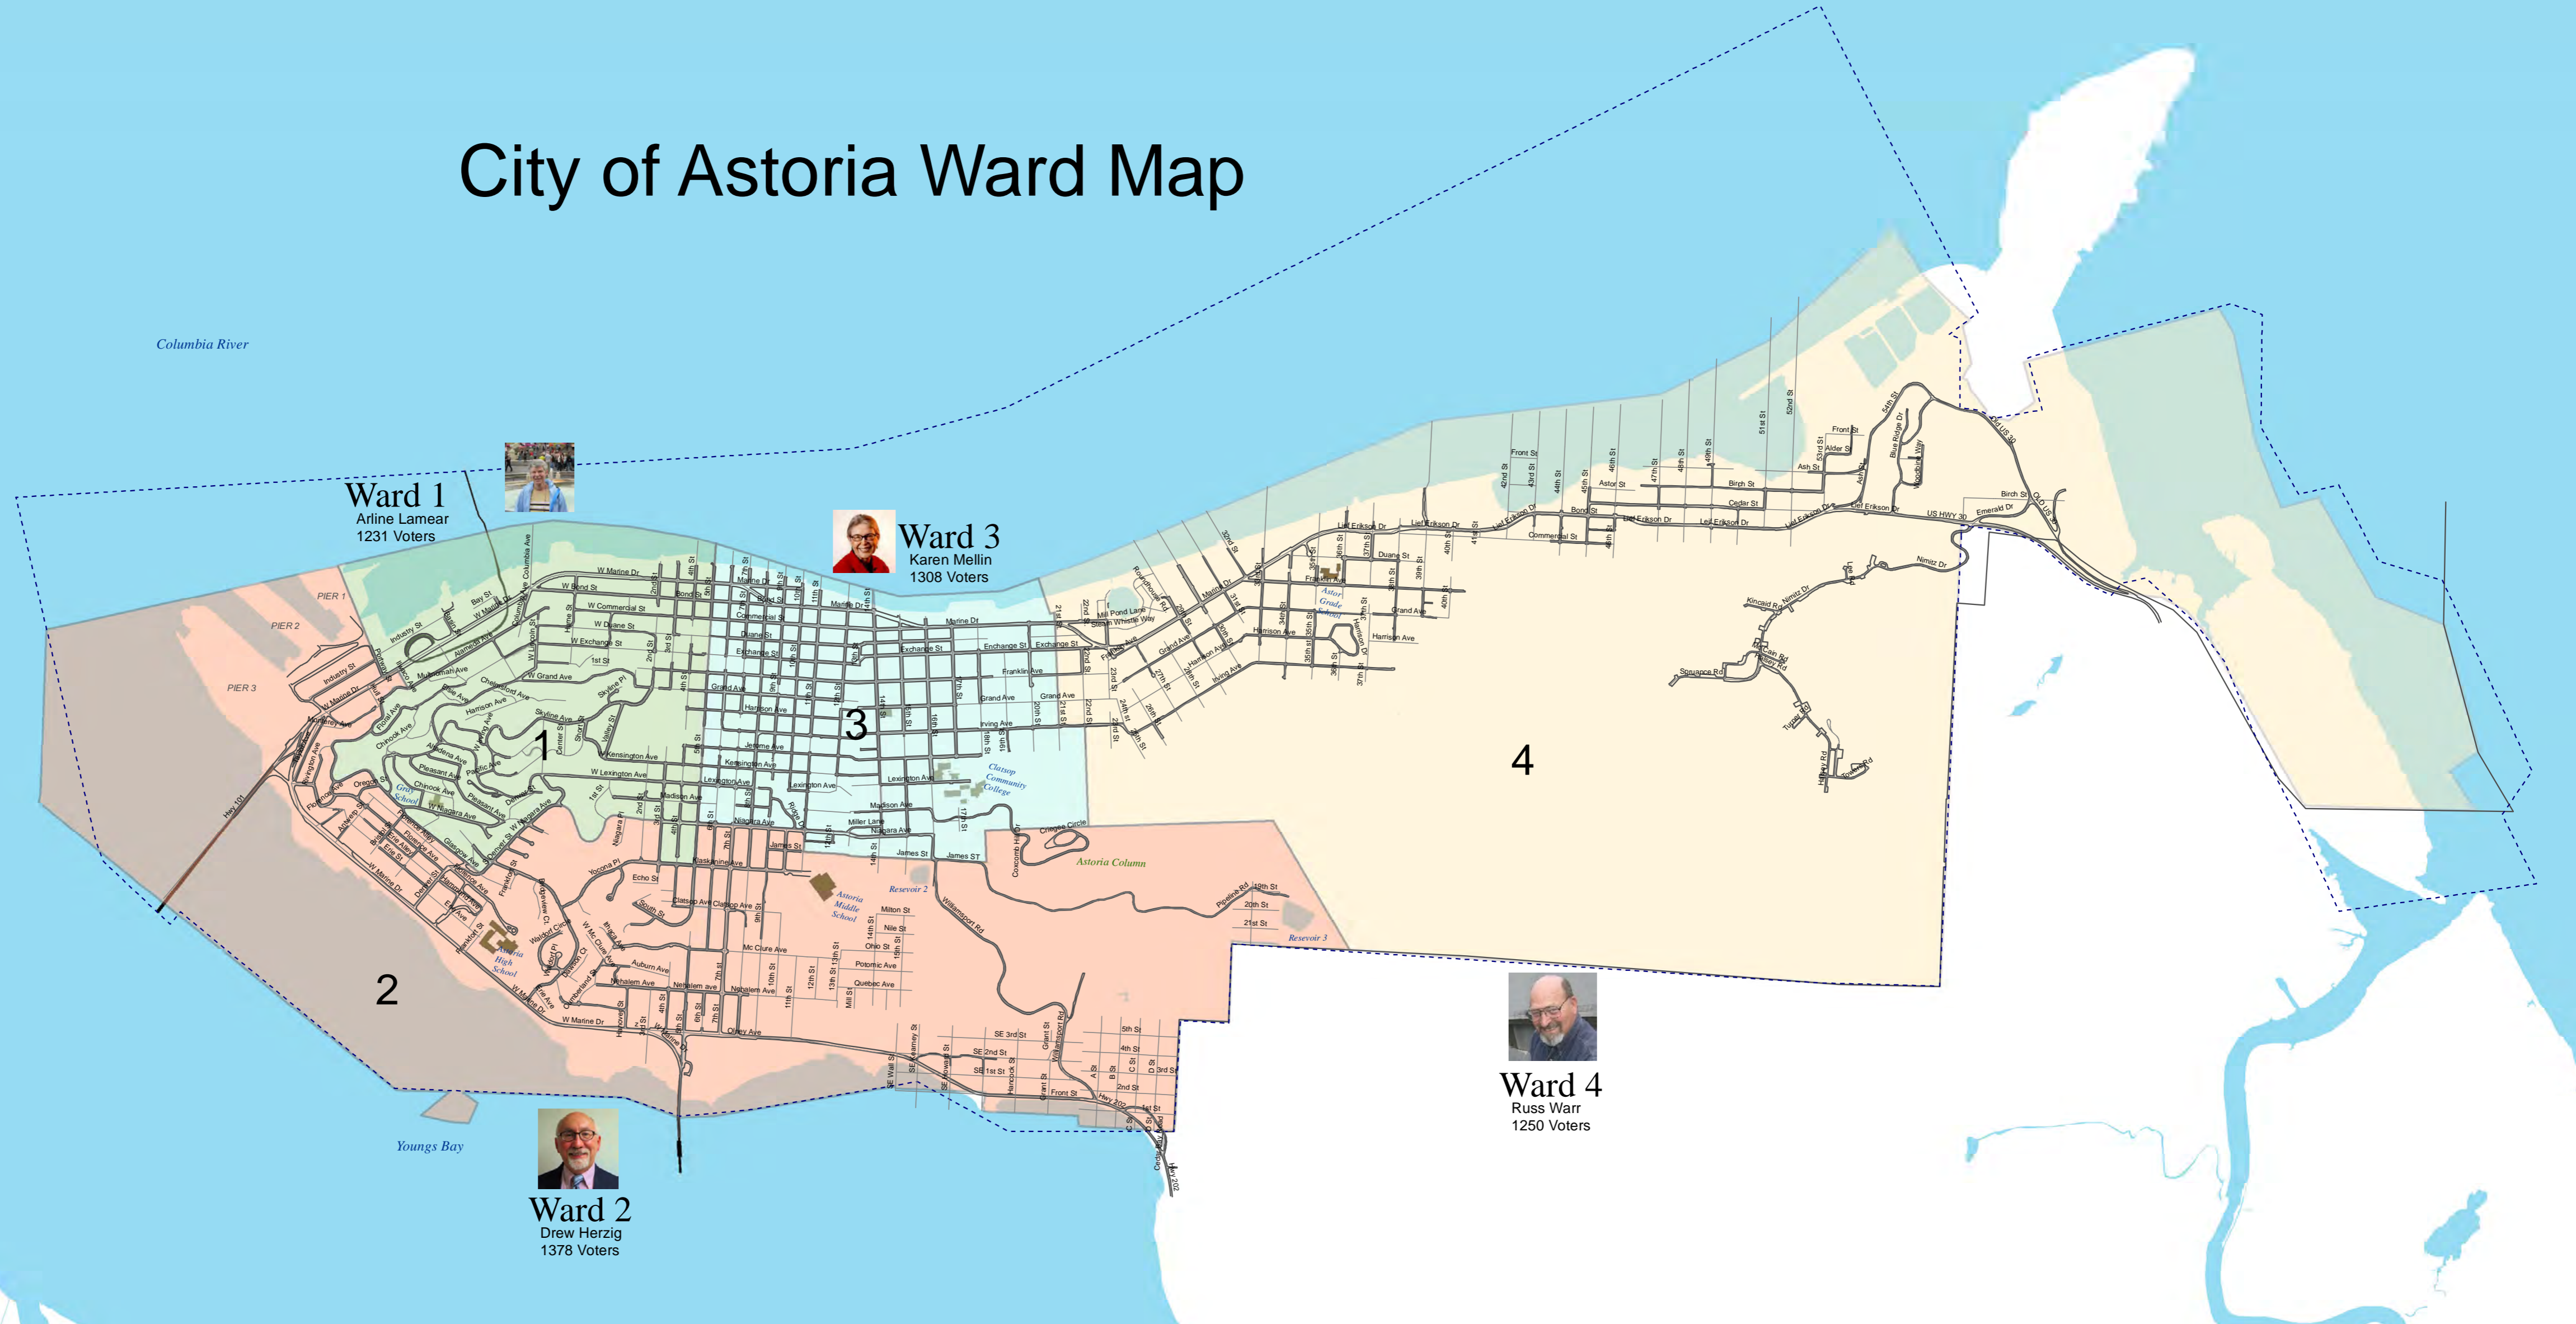

City of Astoria Ward Map

Legend

- ward1
- ward 2
- ward 4
- ward3
- school

Ward 1
Arline Lamear
1231 Voters

Ward 3
Karen Mellin
1308 Voters

2

Ward 2
Drew Herzig
1378 Voters

4