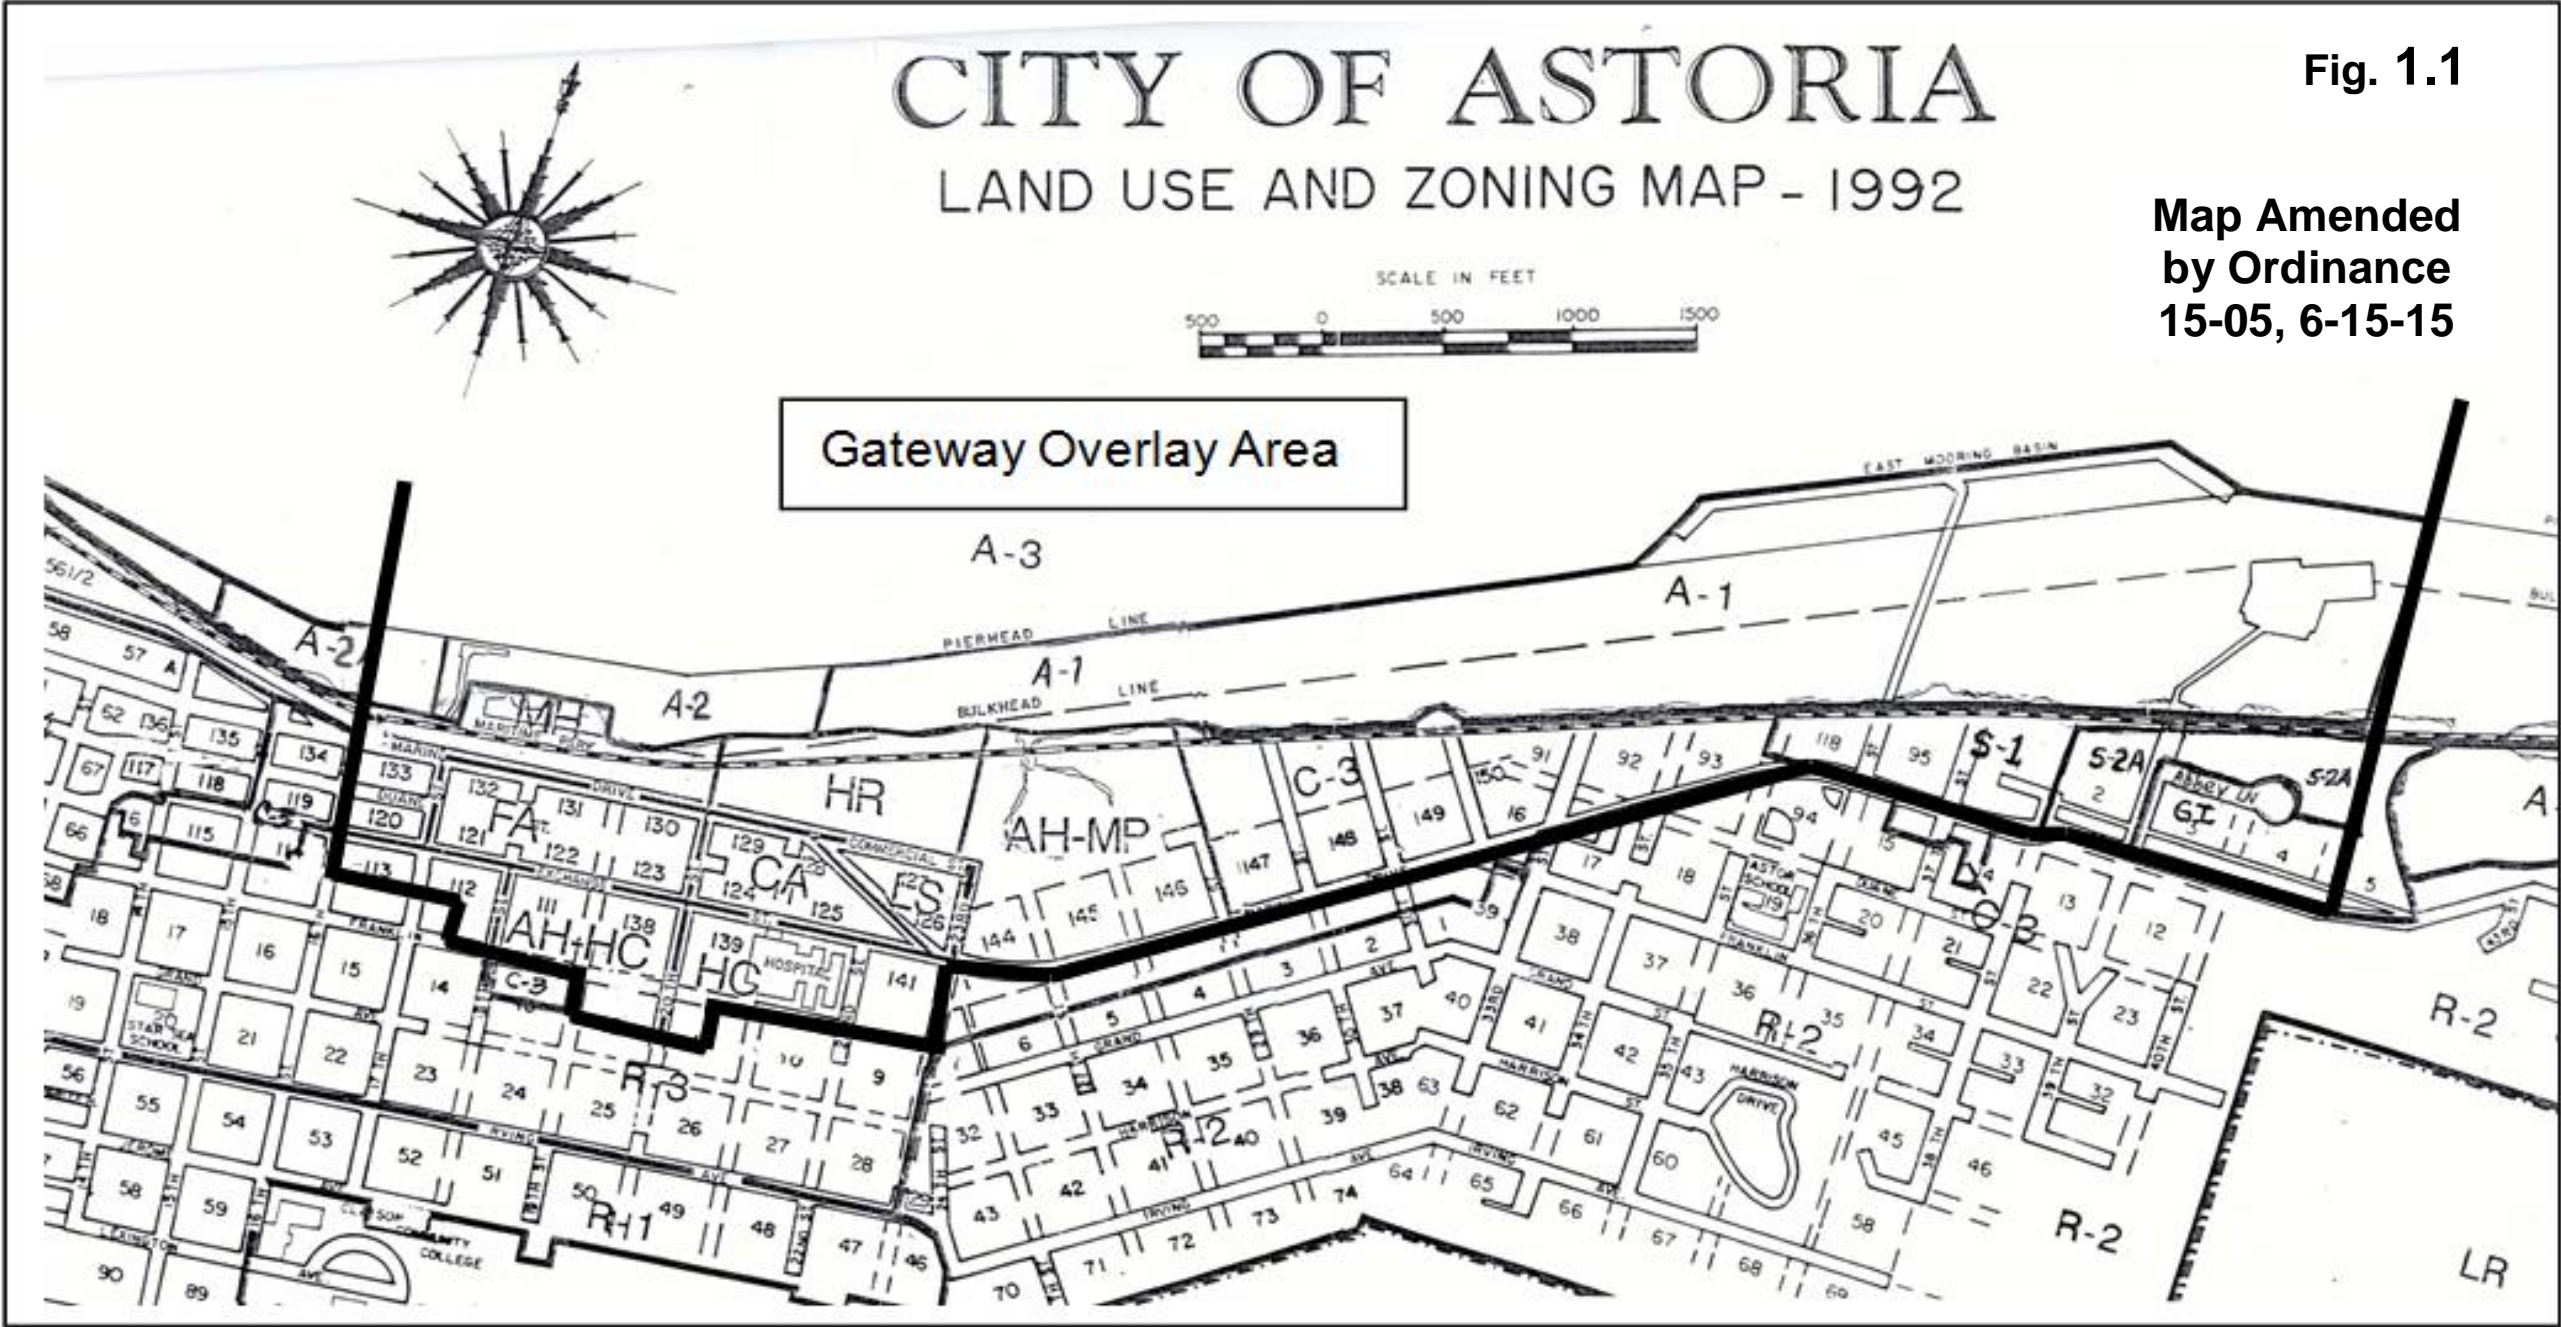

GATEWAY OVERLAY AREA

Generally from 16th Street to 41st Street, and from the pierhead line of the Columbia River on the north to Exchange and Franklin Streets on the south between 16th and 29th Streets, and Marine / Lief Erikson Drive on the south between 29th and 41st Streets.